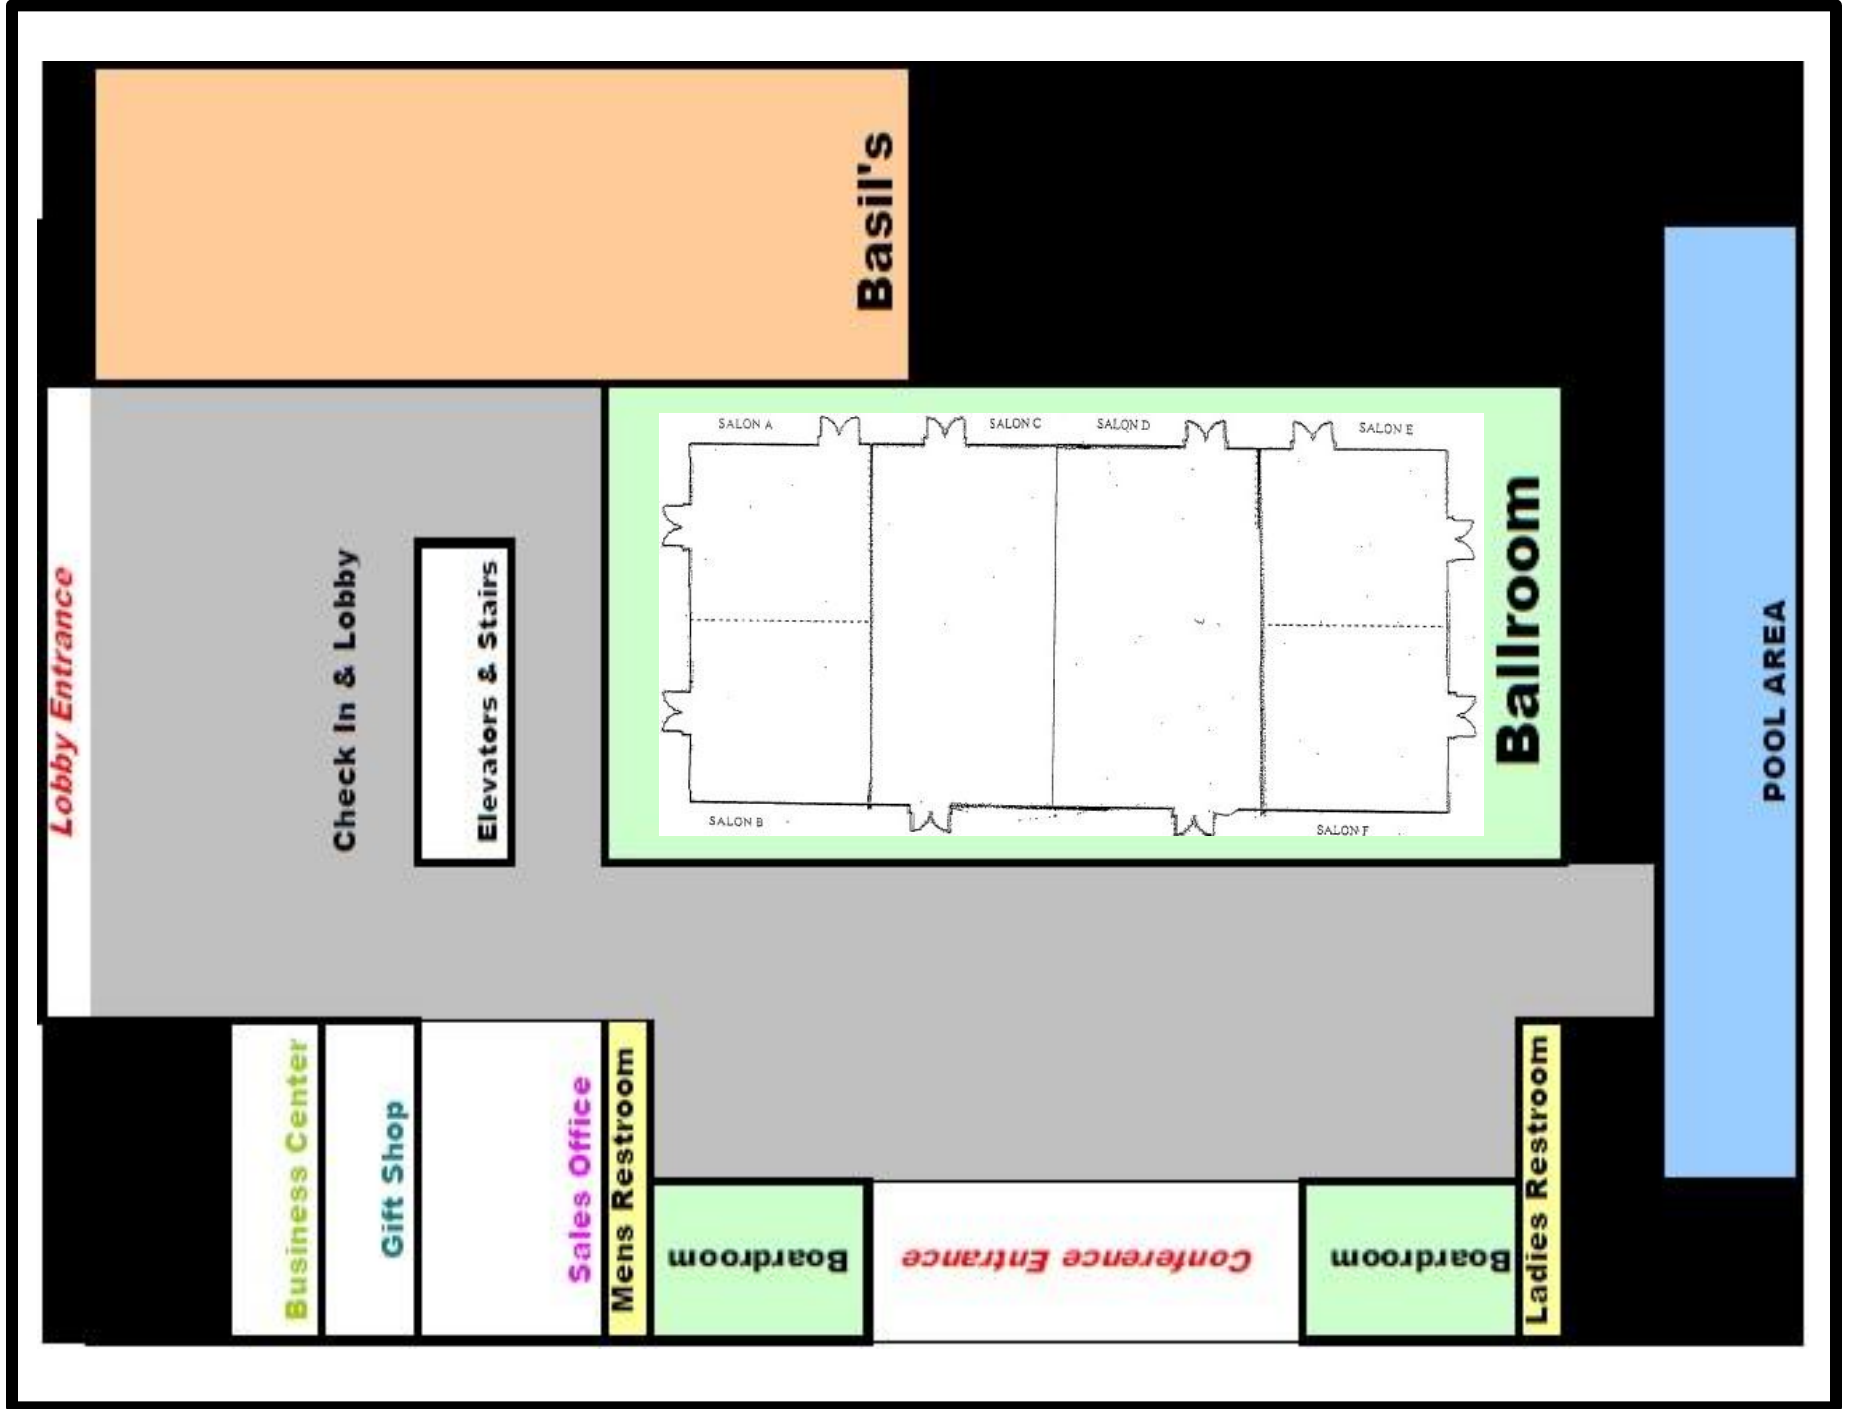

Embassy Suites Rosemont IL

Embassy Suites Rosemont IL

Embassy Suites Rosemont IL

Embassy Suites Rosemont IL

Embassy Suites Rosemont IL

Stairs		Stairs	
240	Lobby Overlook	201	
239		202	
238		203	
237		204	
	Elevators & Stairs		
235-236	Garden Atrium Seating	205-206	
234		207	
233		208	
232		209	
231		210	
230		211	
229		212	
228		213	
227		214	
226		215	
225		Breakfast & Managers Reception	216
224			217
223			218
Stairs		Workout Facility	Stairs

CRIP

REGISTRATION

8TH FLOOR

Walden Room